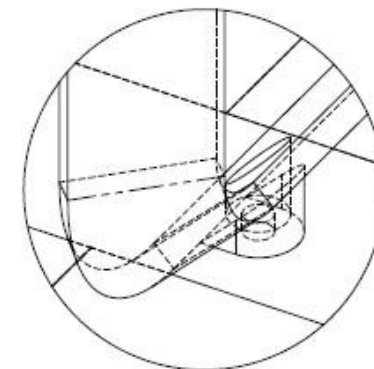

DATE: 24.7. 2014 V: 01

dimensions in mm

PQA113 - PORTIQOA

All rights reserved. Protection of industrial design.

DATE: 14.4.2015 V: 01
minimal load-bearing capacity of the soil 150kPa
dimensions in mm

PQA - PORTIQQA